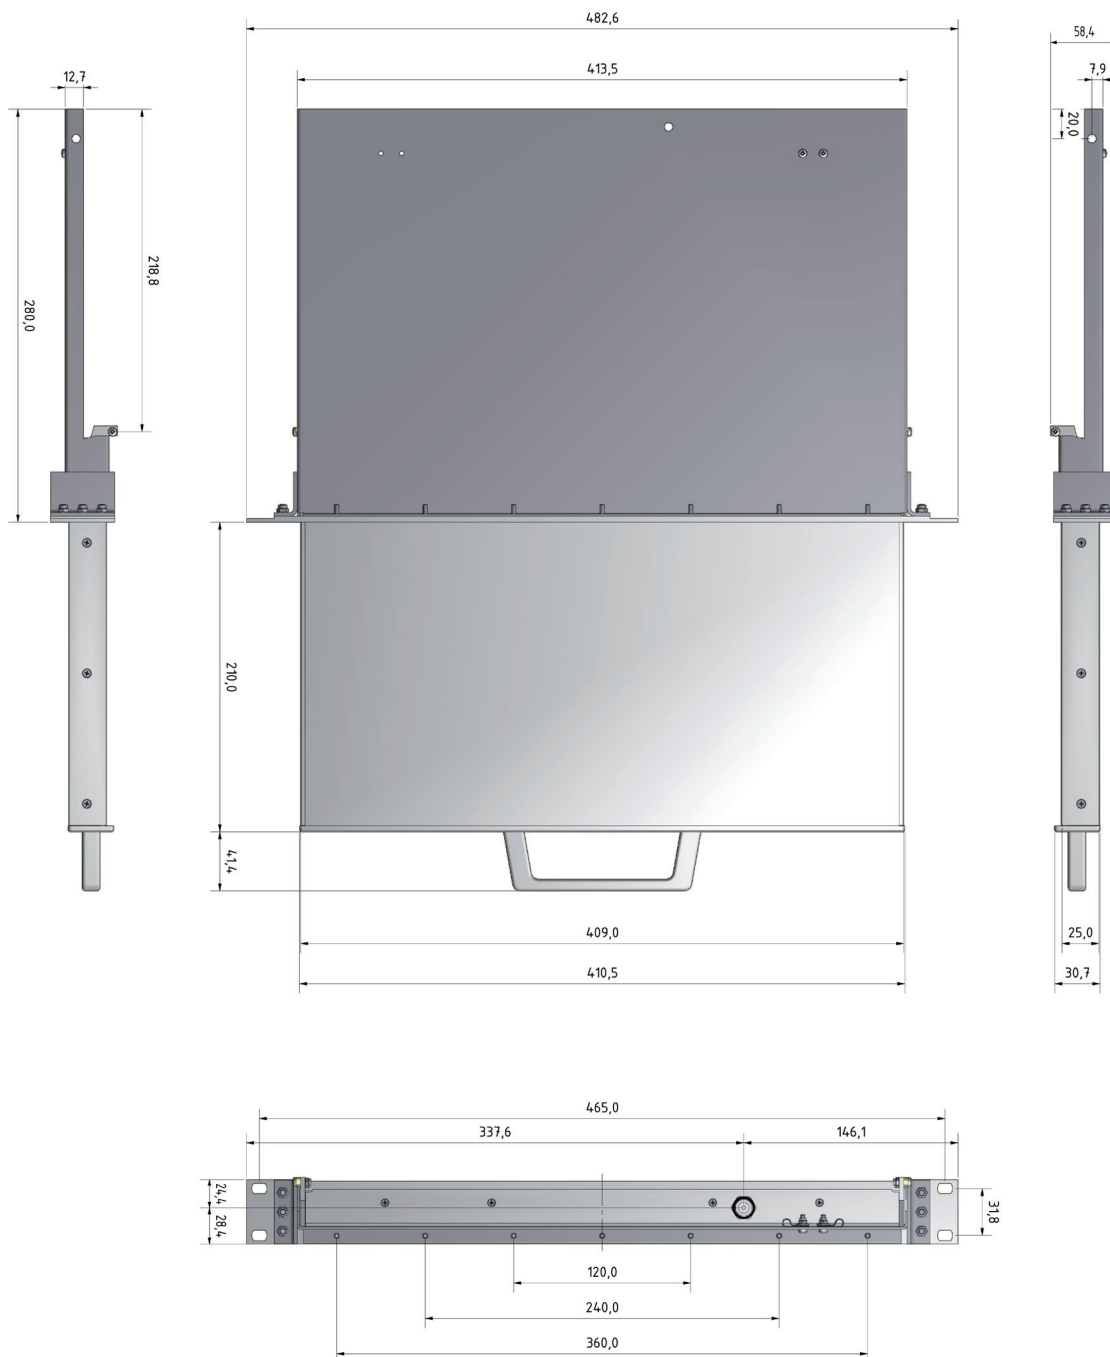

TKS-088c-TOUCH-SCHUBL

www.tks.indukey.com

Version 012011

Änderungen und Irrtümer vorbehalten! / Errors and omissions excepted